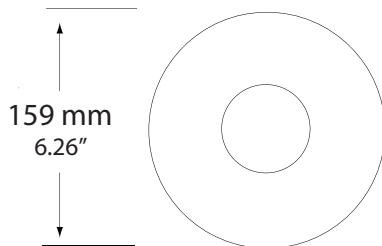

Placed at even intervals throughout your design, this weathered red brass pathlight will cast symmetrical light patterns on the ground, efficiently illuminating areas around landscape water features, including ponds or pools.

### Specifications

<i>Construction:</i>	Solid Cast Brass
<i>Dimensions:</i>	21.50" x 6.26"
<i>Finish:</i>	Weathered Red Brass
<i>Weight:</i>	2.35 lbs
<i>Wire:</i>	36" 18/2 UL Rated Lead Wire
<i>Socket:</i>	Beryllium Copper, Pre-Greased
<i>Lamp:</i>	LED G4 Bipin*
<i>Wattage:</i>	Maximum 20 Watts
<i>Lens:</i>	Clear Tempered Glass
<i>Voltage:</i>	12V
<i>Includes:</i>	7" Brass Stake