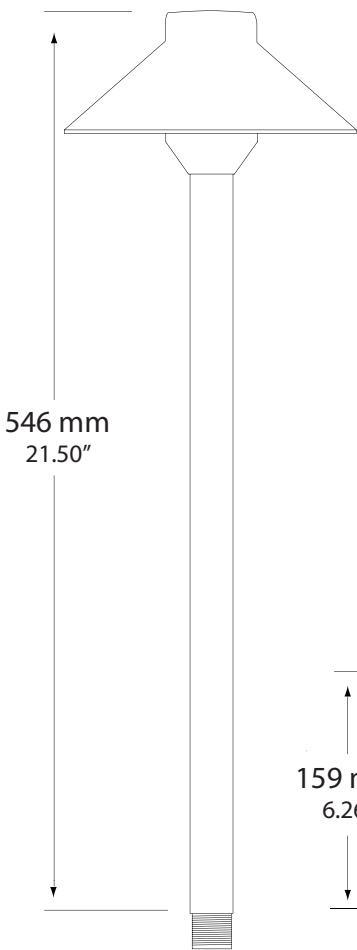

# Solid Brass Path & Area Fixtures

Roxy, Illumicare's weathered brass path and area light, adds beauty and safety to any landscape design.

With an adjustable lamp base, Roxy offers a soft, dim light which accents walkways, plant beds, path borders and even stairs. Her frosted polycarbonate lens protects the lamp and socket from water, moisture and debris.

Placed at even intervals throughout your design, this weathered red brass pathlight will cast symmetrical light patterns on the ground, efficiently illuminating areas around landscape water features, including ponds or pools.

### Specifications

<i>Construction:</i>	Solid Cast Brass
<i>Dimensions:</i>	21.50" x 6.26"
<i>Finish:</i>	Weathered Red Brass
<i>Weight:</i>	2.35 lbs
<i>Wire:</i>	36" 18/2 UL Rated Lead Wire
<i>Socket:</i>	Beryllium Copper, Pre-Greased
<i>Lamp:</i>	LED G4 Bipin*
<i>Wattage:</i>	Maximum 20 Watts
<i>Lens:</i>	Clear Tempered Glass
<i>Voltage:</i>	12V
<i>Includes:</i>	7" Brass Stake