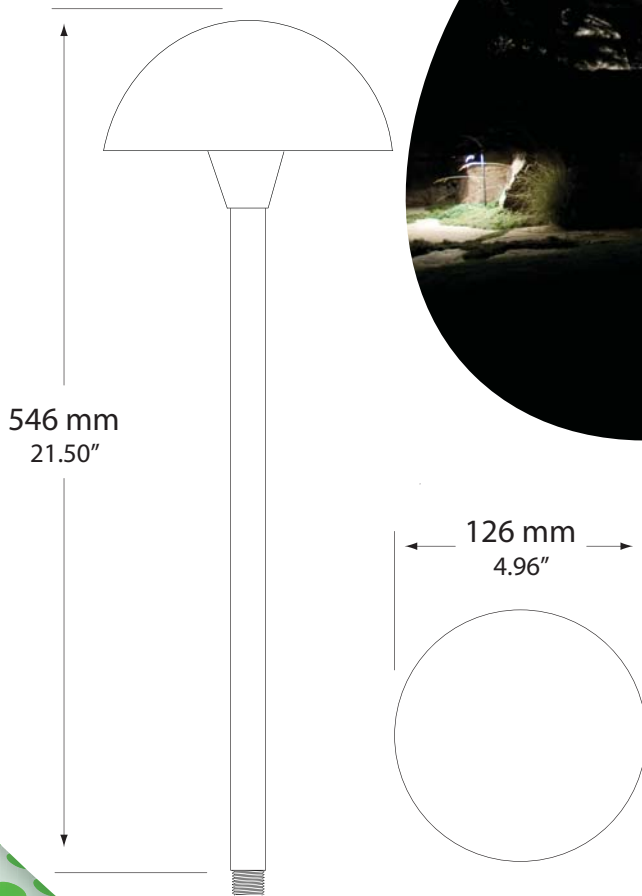

Solid Brass Path & Area Fixture

Pearl, our rugged semi-spherical domed pathlight, offers a wide shade for glare-free illumination.

Constructed of solid machined brass, this area light is ideal for lighting plant beds featuring low flowers and decorative ground cover. Pearl's frosted polycarbonate lens protects the socket and lamp from water, moisture and debris.

Pearl produces low-level, evenly dispersed, circular patterns, which could also be used to enhance decorative accents in tiered hardscapes or walkways.

Pearl's adjustable stem allows you to raise or lower the lamp socket allowing for the perfect amount of overall illumination.

Voltage: 12V
Construction: Solid Cast Brass
Weight: 3.45 lbs
Finish: Weathered Red Brass
Wire: 36" 18/2 UL Rated Lead Wire
Socket: Beryllium Copper, G4 BiPin Socket, pre-greased
Wattage: Maximum 20 Watts
Lens: Clear Glass
Mounting: Brass Stake Included
Lamp Not Included

Recommended LED Lamps

LED 19MM G4 BiPin	190 Lumens 1.8W 3000K
LED G4 BIPIN REAR	125 Lumens 1.6W 3000K
LED G4 BiPin 2700K	190 Lumens 1.8W 2700K
LED G4 BIPIN REAR 2700K	125 Lumens 1.6W 2700K