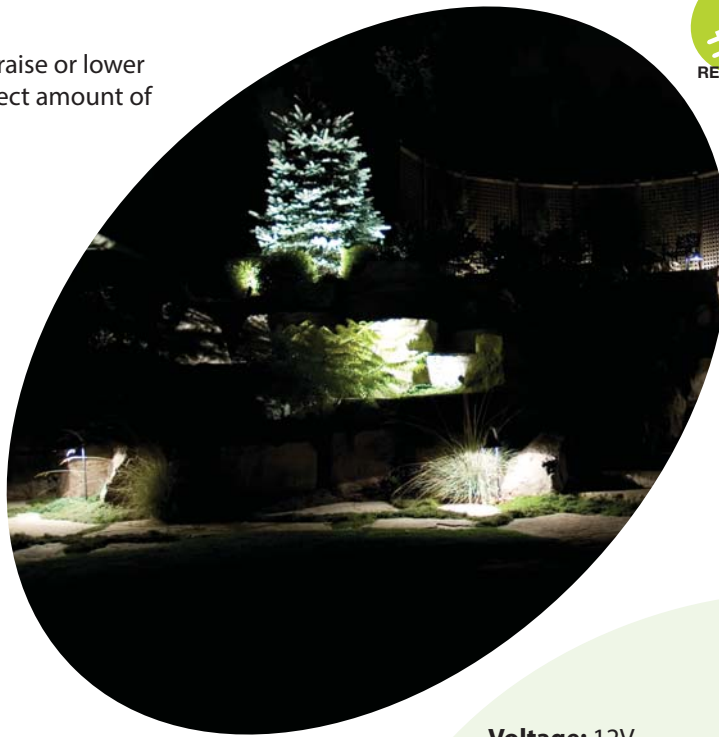

Solid Brass Path & Area Fixture

Pearl, our rugged semi-spherical domed pathlight, offers a wide shade for glare-free illumination.

Constructed of solid machined brass, this area light is ideal for lighting plant beds featuring low flowers and decorative ground cover. Pearl's frosted polycarbonate lens protects the socket and lamp from water, moisture and debris.

Pearl produces low-level, evenly dispersed, circular patterns, which could also be used to enhance decorative accents in tiered hardscapes or walkways.

Pearl's adjustable stem allows you to raise or lower the lamp socket allowing for the perfect amount of overall illumination.

Voltage: 12V
Construction: Solid Cast Brass
Weight: 3.45 lbs
Finish: Weathered Red Brass
Wire: 36" 18/2 UL Rated Lead Wire
Socket: Beryllium Copper, G4 BiPin Socket, pre-greased
Wattage: Maximum 20 Watts
Lens: Clear Glass
Mounting: Brass Stake Included
Lamp Not Included