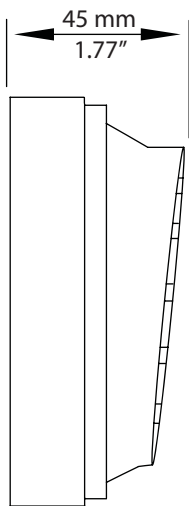

## Solid Brass Deck / Niche Fixtures

Ginger, Illumicare's louvered deck light, is constructed of solid cast brass and provides soft, glare-free ambient lighting for decks and outdoor living spaces.

When designing the perfect outdoor oasis, Ginger offers deck lighting that creates ambiance, yet provides enough illumination for safe passage through the landscape. By clearly marking stairs, railings, edges, docks, retaining walls and other level changes, Ginger is perfect for illuminating hardscapes and structures with casual, safety lighting.

### Specifications

<i>Construction:</i>	Solid Cast Brass
<i>Dimensions:</i>	20 - 32" x 5.98"
<i>Finish:</i>	Weathered Red Brass
<i>Weight:</i>	1.45 lbs
<i>Wire:</i>	36" 18/2 UL Rated Lead Wire
<i>Socket:</i>	Beryllium Copper, Pre-Greased
<i>Lamp:</i>	LED G4 Bipin*
<i>Wattage:</i>	Maximum 10 Watts
<i>Lens:</i>	Clear Tempered, Linear Glass
<i>Voltage:</i>	12V
<i>Includes:</i>	Frosted & Flat Lenses