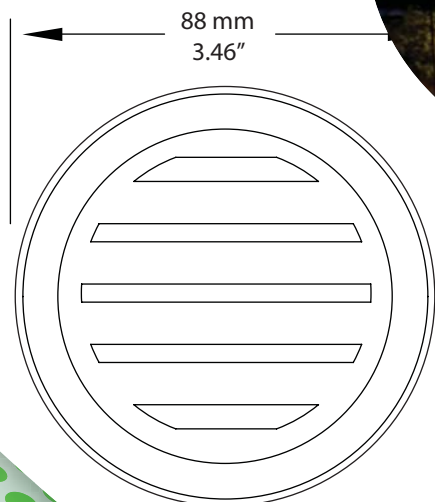

## Solid Brass Deck / Niche Fixtures

Ginger, Illumicare's louvered deck light, is constructed of solid cast brass and provides soft, glare-free ambient lighting for decks and outdoor living spaces.

When designing the perfect outdoor oasis, Ginger offers deck lighting that creates ambiance, yet provides enough illumination for safe passage through the landscape. By clearly marking stairs, railings, edges, docks, retaining walls and other level changes, Ginger is perfect for illuminating hardscapes and structures with casual, safety lighting.

### Specifications

<i>Construction:</i>	Solid Cast Brass
<i>Dimensions:</i>	20 - 32" x 5.98"
<i>Finish:</i>	Weathered Red Brass
<i>Weight:</i>	1.45 lbs
<i>Wire:</i>	36" 18/2 UL Rated Lead Wire
<i>Socket:</i>	Beryllium Copper, Pre-Greased
<i>Lamp:</i>	LED G4 Bipin*
<i>Wattage:</i>	Maximum 10 Watts
<i>Lens:</i>	Clear Tempered, Linear Glass
<i>Voltage:</i>	12V
<i>Includes:</i>	Frosted & Flat Lenses