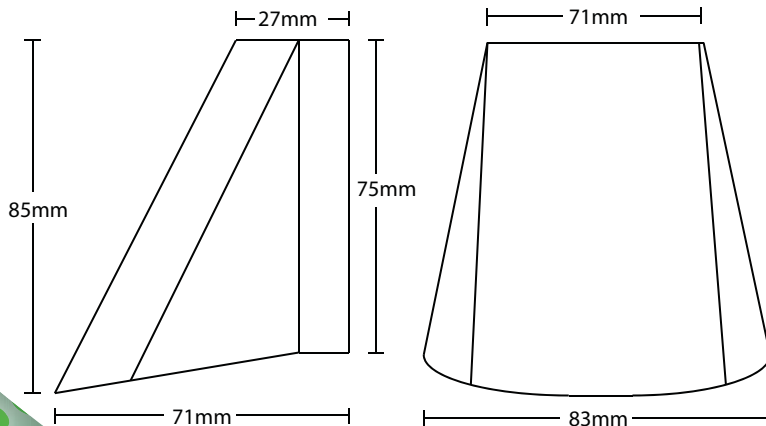

Solid Brass Post / Sconce Fixtures

Declan, Illumicare's dual-purpose post light fixture, is constructed of acid-finished red brass and features an adjustable socket to increase, or decrease, the light output depending on your application.

This fixture measures 3.34" x 3.27" with a 30 degree shroud for easy mounting under post caps or other small profile deck and hardscape features.

Moving Declan's T5 wedge (912, 918 & 921) socket up or down inside the fixture adjusts the beamspread from two to ten feet wide, ensuring you get the desired amount of light without obtrusive glare - no matter how high or low you choose to mount it.

Declan includes eight feet of UL listed wire, a mounting template for easy installation, and a hollow cavity in the back allowing you to hide a length of wire for future maintenance or socket replacement.

Specifications

<i>Construction:</i>	Solid Cast Brass
<i>Dimensions:</i>	3.34" x 3.27", 30° Shroud
<i>Finish:</i>	Weathered Red Brass
<i>Weight:</i>	1.45 lbs
<i>Wire:</i>	96" 18/2 UL Rated Lead Wire
<i>Socket:</i>	Beryllium Copper
<i>Lamp:</i>	LED T5 Wedge*
<i>Wattage:</i>	Maximum 20 Watts
<i>Lens:</i>	Clear Tempered, Linear Glass
<i>Voltage:</i>	12V
<i>Includes:</i>	Mounting Template