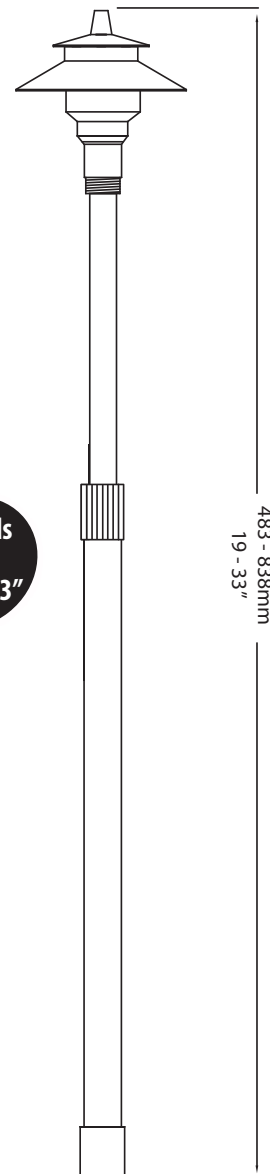

Recommended LED Lamps

LED 19MM G4 BiPin	190 Lumens 1.8W 3000K
LED G4 BiPin 2700K	190 Lumens 1.8W 2700K