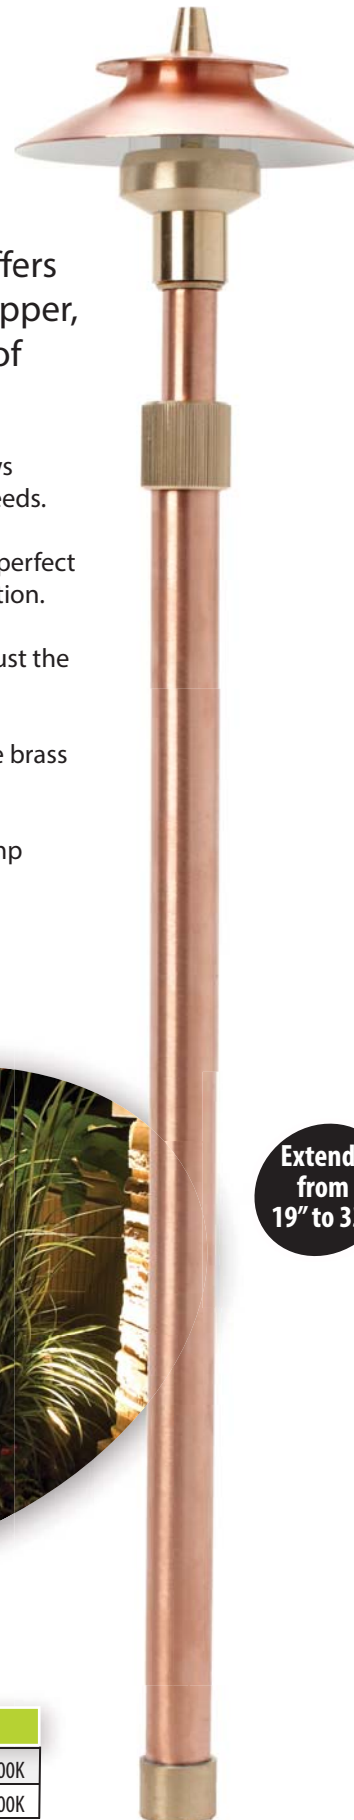

PRECISION ENGINEERED PATH LUMINAIRES

Our finely-machined small path luminaire, Aphrodite, offers a sleek, compact design constructed of heavy-gauge copper, and includes a telescoping stem to increase the height of the fixture from 19 to 33 inches.

Aphrodite's is a durable, discreet fixture with an innovative design which allows you to modify and control the light pattern produced to meet your lighting needs.

With two options for increasing the light intensity and spread, Aprodite is the perfect combination of style, and function to accommodate any path lighting application.

- As your plant material grows, Aprodite's telescoping stem allows you to adjust the height by 14 inches without using any tools.
- Quickly increase or decrease the height of the lamp basket by threading the brass bushing up or down to control the light output and beamspread pattern.

Aphrodite's clear glass lens offers superior 270° optics while protecting the lamp from moisture and debris.

This fixture is ideal for lighting paths and illuminating small plant material in low planter beds, architecture, or around hardscape borders.

APHRODITE

Construction:	Heavy-Gauge Copper
Dimensions:	4" x 19 to 33"
Lamp:	LED 19mm G4 Bipin*
Wattage:	Maximum 20 Watts
Lens:	1/8" Tempered Glass
Socket:	Ceramic MR16 Socket
Wire:	6' UL Listed Lead Wire
Weight:	3.00 lbs
Includes:	9" Brass Stake
Voltage:	12V

*Lamp not included

**Extends
from
19" to 33"**