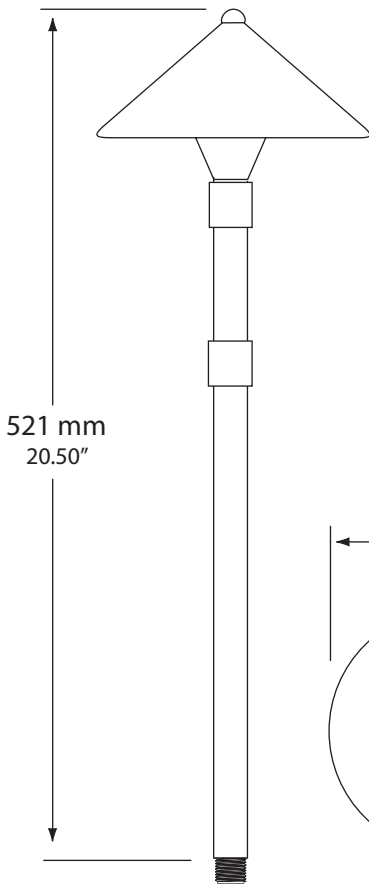

Extendable Solid Brass Path & Area Fixtures

Aspen, our elegant wide-brimmed area light, offers glare-free path and walkway illumination.

Constructed of solid machined brass, Aspen is ideal for low-level lighting along front drives, walkways, borders, and entranceways, leading guests safely through your landscape design.

The pathlight's extendable stem allows you to increase the height as your plant life grows.

To protect the lamp and socket from water, moisture and debris, Aspen's elegant brass construction includes a shock-proof clear glass lens.

Aspen produces low-level, evenly dispersed, circular patterns, which could also be used to enhance decorative accents in tiered plant beds, hardscapes or walkways.

Extends from 20" to 32"

Recommended LED Lamps	
LED 19MM G4 BiPin	190 Lumens 1.8W 3000K
LED G4 BIPIN REAR	125 Lumens 1.6W 3000K
LED G4 BiPin 2700K	190 Lumens 1.8W 2700K
LED G4 BIPIN REAR 2700K	125 Lumens 1.6W 2700K

Specifications

Extendable Stem	
Construction:	Solid Cast Brass
Dimensions:	20 - 32" x 5.98"
Finish:	Weathered Red Brass
Weight:	2.35 lbs
Wire:	36" 18/2 UL Rated Lead Wire
Socket:	Beryllium Copper, Pre-Greased
Lamp:	LED G4 Bipin*
Wattage:	Maximum 20 Watts
Lens:	Clear Tempered Glass
Voltage:	12V
Includes:	7" Brass Stake