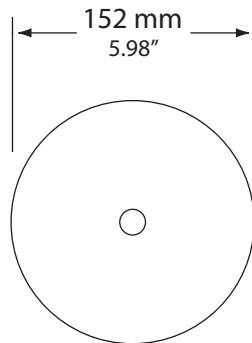

Recommended LED Lamps	
LED 19MM G4 BiPin	190 Lumens 1.8W 3000K
LED G4 BIPIN REAR	125 Lumens 1.6W 3000K
LED G4 BiPin 2700K	190 Lumens 1.8W 2700K
LED G4 BIPIN REAR 2700K	125 Lumens 1.6W 2700K

Specifications

Extendable Stem	
Construction:	Solid Cast Brass
Dimensions:	20 - 32" x 5.98"
Finish:	Weathered Red Brass
Weight:	2.35 lbs
Wire:	36" 18/2 UL Rated Lead Wire
Socket:	Beryllium Copper, Pre-Greased
Lamp:	LED G4 Bipin*
Wattage:	Maximum 20 Watts
Lens:	Clear Tempered Glass
Voltage:	12V
Includes:	7" Brass Stake

*Lamp not included