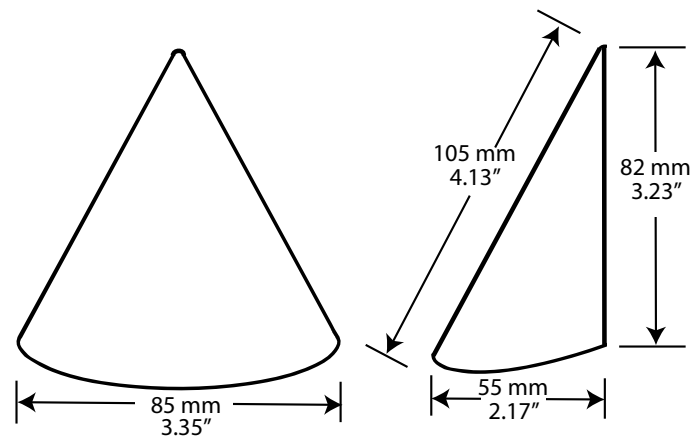

# SELENE Deck & Post Light

This versatile, cone-shaped fixture is ideal for decks and post lighting, stairways, or accent walls. The simple yet elegant styling adds a unique element to any outdoor setting and is perfect for architectural applications. The precision stamped copper finish offers old-world sophistication and ages gracefully over time to produce a natural verdigris patina.

<b>Construction</b>	Machined 8mm copper
<b>Dimensions</b>	3.35" x 3.23"
<b>Weight</b>	0.2 lbs
<b>Wattage</b>	Maximum 20W
<b>Recommended Lamp</b>	LED 19mm T5 Wedge
<b>Socket</b>	T5 Wedge Socket
<b>Voltage</b>	12-15V AC/DC
<b>Includes</b>	8' 18/2 UL-Rated Wire