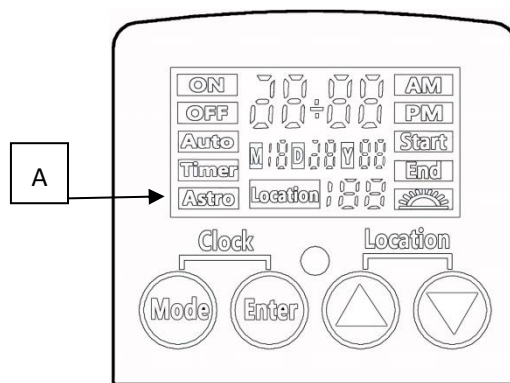

WARNING!! To avoid electric shock and/or fire hazard

1. Check that the electric outlet meets local electrical compliance
2. Plug into 3-pronged grounded outlet
3. Do not use this time for any application where a power failure could result in injury or death. (Example: medical equipment)

ATTENTION!!

C

1. Product info

- A: LCD display
- B: Operating panel
- C: Input plug
- D: Output socket
- E: Photo sensor eye

2: Setting Buttons

- Mode:** Operation mode selection button
- Enter:** Confirm the setting/selecting button
-  : UP selection button
-  : Down selection button

“Mode” + “Enter” button = Clock: clock setting (set your local time)

 +  (press down both) = Location: Choose nearest state/region for Nitelite System™

Astronomic mode (See state/region code chart below)