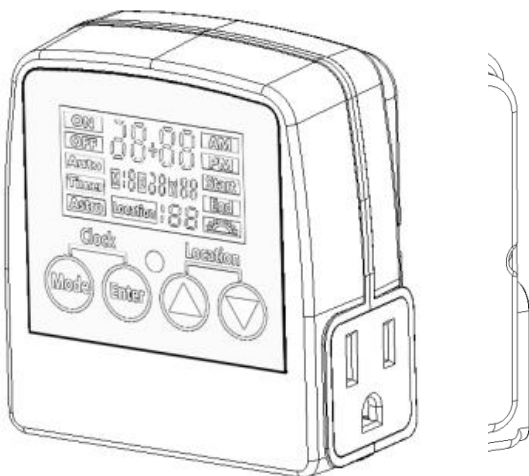

Model: DIGITAL ASTRO TIMER

- Input: 100-240V AC 50/60Hz (2-prong standard plug),
- Output; 15A (max)
- Capacitor type load 12A (max),
- Induction type load 8.3A (max)
- Power consumption - Standby mode: Max 0.15W, Working mode: Max 0.7W

WARNING!! To avoid electric shock and/or fire hazard

1. Check that the electric outlet meets local electrical compliance
2. Plug into 3-pronged grounded outlet
3. Do not use this time for any application where a power failure could result in injury or death. (Example: medical equipment)

ATTENTION!!

C

1. Product info

- A: LCD display
- B: Operating panel
- C: Input plug
- D: Output socket
- E: Photo sensor eye

2: Setting Buttons

- Mode:** Operation mode selection button
- Enter:** Confirm the setting/selecting button
-  : UP selection button
-  : Down selection button