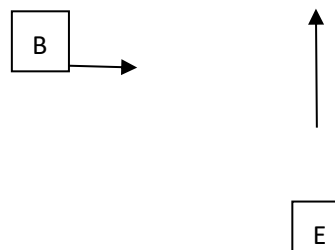

ATTENTION!!

C

1. Product info

- A: LCD display
- B: Operating panel
- C: Input plug
- D: Output socket
- E: Photo sensor eye

2: Setting Buttons

- Mode:** Operation mode selection button
- Enter:** Confirm the setting/selecting button
-  : UP selection button
-  : Down selection button

“Mode” + “Enter” button = Clock: clock setting (set your local time)

 +  (press down both) = Location: Choose nearest state/region for Nitelite System™

Astronomic mode (See state/region code chart below)