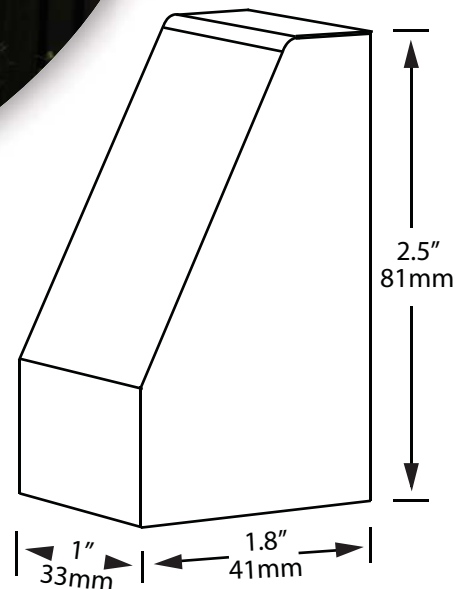

PRECISION ENGINEERED NICHE LUMINAIRES

Our diminutive niche luminaire, Nyx, is constructed of finely-machined heavy-gauge copper and fits a T5 wedge base (912, 918 & 921) lamp.

Use Nyx in lighting designs which require a versatile, post-mounted niche or deck light where a small, but generous, beamspread is required.

This fixture measures 1.8" x 2.5" with a 30 degree shroud for easy mounting under post caps or other small profile deck and hardscape features.

Nyx includes eight feet of UL listed wire and a key hole slot in the back for easy installation.

This fixture is ideal for traverse lighting and illuminating patio and deck entry points, small planter beds, pathways, or around hardscape borders.

NYX

Construction: Heavy-Gauge Copper

Dimensions: 1.8" x 2.5"

Lamp: LED 19mm T5 Wedge*

Wattage: Maximum 20 Watts

Socket: Ceramic T5 Wedge

Wire: 8' UL Listed Lead Wire

Weight: 0.4 lbs

Voltage: 12V

*Lamp not included

Recommended LED Lamps

LED 19MM T5 Wedge	210 Lumens 1.8W 3000K
LED 19MM T5 Wedge 2700K	210 Lumens 1.8W 2700K