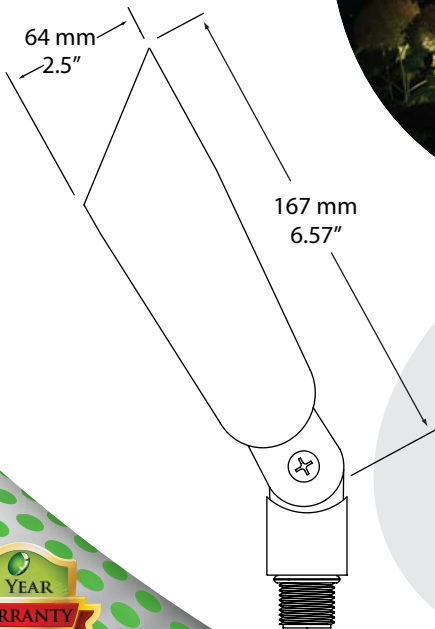

THE SHADOW

Illumicare's dual-coated aluminum accent fixture.

The Shadow, our anodized aluminum directional light, offers a sleek, compact design that adds beauty to any landscape lighting project.

Suited for both commercial and residential projects, this sturdy fixture is constructed of aircraft grade aluminum (A360.0) offering superior strength and reliability.

Positioned close to tree trunks, The Shadow can emphasize texture and form. Positioned at a distance, this aluminum fixture is perfect for adding a dramatic effect to dense foliage.

The adjustable shroud can be secured in place easily with the quick-lock set screw.

Exclusive Dual-Coating Finish

Voltage: 12V
Construction: Anodized Aluminum
Finish: Black Anti-Corrosion Coating
Shroud: Quick Lock with Set Screw
Wire: 36" 18/2 UL Rated Lead Wire
Socket: Beryllium Copper, MR16 Socket, pre-greased
Wattage: Maximum 20 Watts
Lens: Clear Convex Tempered Glass
Mounting: Plastic Stake Included
Weight: 1.75 lbs
Lamp Not Included